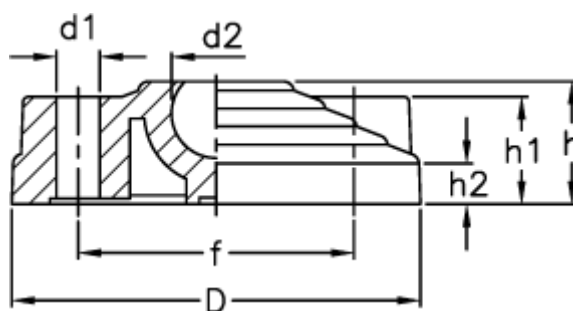

Data Sheet

Article number: 2310301331

Description: E+G Base without no-slip disc
LV.F-80-14

Measures

D	= 80
d1	= 8.5
d2	= 14
f	= 54
h	= 24
h1	= 21
h2	= 9
Max load (N)	= 16000